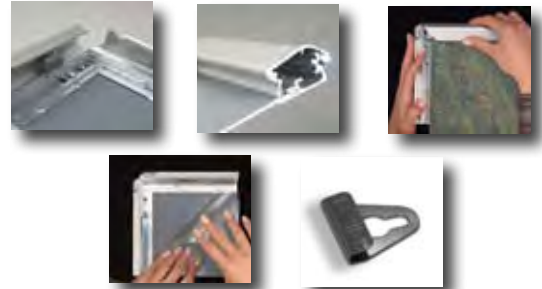

Weatherproof 25mm Mitred Snap Frames

Now with added waterproof seals to our very popular standard frames. The frames are waterproof with sequential opening and closing of the sides with an aluminium profile.

Size (mm)	Lockable Snap Frame	
	Code	Price
594 x 840 (A1)	700271	£25.00
420 x 594 (A2)	700272	£22.30
297 x 420 (A3)	700273	£20.00
210 x 297 (A4)	700274	£9.90

Quantity Discounts Available Upon Request

Waterproof 32mm Lockable Snap Frames

Now with added security and 100% waterproof. Display your notices with confidence in all situations. The mitred aluminium frame thickness is 32mm.

Size (mm)	Waterproof Lockable Snap Frame	
	Code	Price
840 x 1188 (A0)	700219	£59.10
594 x 840 (A1)	700216	£39.00
420 x 594 (A2)	700217	£29.00
297 x 420 (A3)	700218	£23.50

Quantity Discounts Available Upon Request

Flexible Free Standing Presenta Board

With this excellent new design, this attractive presenta board is now fully flexible and adjustable. The main display area is either A4 or A3 and can be moved portrait or landscape in orientation. The height is also adjustable making this product truly multi-functional.